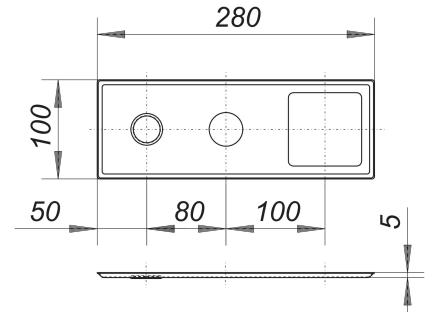

cover plate for 405 E/406 E, stainless steel

Part number: 141705
GTIN: 4001636141705
Rebate group: 1

Description:

cover plate for 405 E/406 E, stainless steel
stainless steel