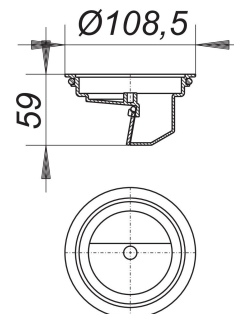

self-closing flap-valve S 10/12, d: 108,5 mm

Part number: 495846
GTIN: 4001636495846
Rebate group: 3

Description:

self-closing flap-valve S 10/12, d: 108,5 mm

for use with floor drain PRONTO in place of trap insert (except for PRONTO K Alu), gratings and frames series 10 with 120 x 120 mm or with d: 120 mm, and for frames type SES 10/ECS 12.

Used on combined foul and rainwater systems, the flap-valve allows water to drain whilst preventing the escape of foul air and foam.

With no water seal, it cannot freeze!

specification
– self-closing flap