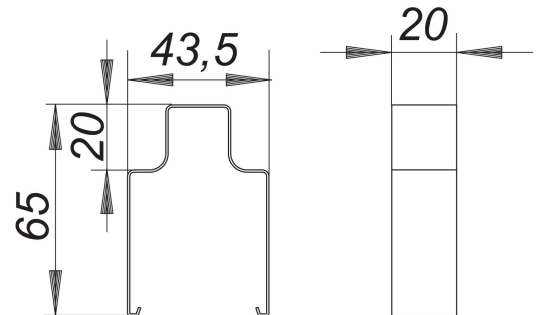

Service device CeraLine

Part number: 521088
GTIN: 4001636521088
Rebate group: 8

Description:

Service device CeraLine
for easy removing of all CeraLine covers as well as locking and unlocking of the lockable types

material
304 stainless steel