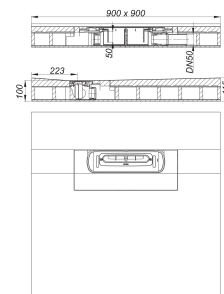

sound-insulating shower underlay DallFlex Floor D, DN 50, 0,9 x 0,9 m

Part number: 540287
 GTIN: 4001636540287
 Rebate group: 11

Description:

sound-insulating shower underlay DallFlex Floor D, DN 50, 0,9 x 0,9 m
 with drain point positioned near the wall for installation with CeraFloor shower channels.
 If installed as per test report, suitable to meet increased sound insulation requirements in accordance with DIN 4109 and VDI 4100.
 Outlet DN 50 horizontal, can be positioned on three sides without tools, with ball-joint, adjustable 0 – 15 degrees

specification

- DallFlex drain body system as per DIN EN 1253
- flexible sealing collar for secure bonding of under-tile waterproofing
- removable trap insert, 50 mm water seal (conforming to DIN EN 1253)
- temporary blanking plate
- suitable for wheelchairs if tile size > 5 x 5 cm

539304 Drain body DallFlex EPS assembled, DN 5