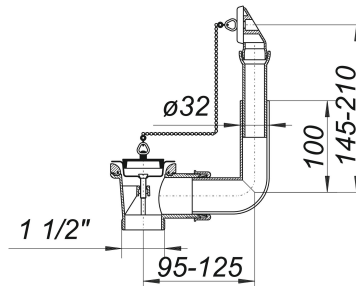

## waste and overflow set type 024 U, 1 1/2"

Part number: 110404  
GTIN: 4001636110404  
Rebate group: 1

### Description:

waste and overflow set type 024 U, 1 1/2"  
conforming to DIN EN 274  
for a double sink, with plug and chain

material:  
polypropylene