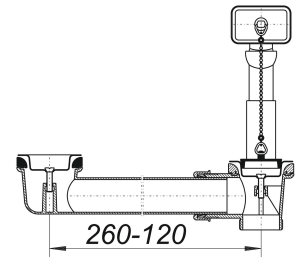

## waste and overflow set type 024 U, 1 1/2"

Part number: 110404  
GTIN: 4001636110404  
Rebate group: 1

### Description:

waste and overflow set type 024 U, 1 1/2"  
conforming to DIN EN 274  
for a double sink, with plug and chain

material:  
polypropylene