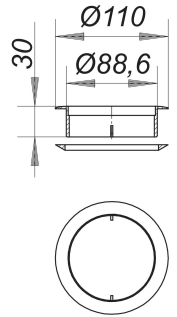

Threaded valve ORIO II, 30 mm

Part number: 159007

GTIN

Rebate group: 1

Description:

Threaded valve ORIO II, 30 mm

ABS, white