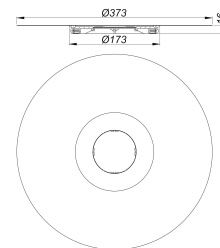

sealing sleeve DallDrain

Part number: 517197
 GTIN: 4001636517197
 Rebate group: 6

Description:

sealing sleeve DallDrain
 Spare part suitable for drain bodies and floor drains DallDrain.

Specification

– Flexible, click-in sealing sleeve for secure connection to bonded and sheet waterproofing conforming to DIN 18534

Material

polypropylene, TPE

Spare parts:

517043

517036 floor drain DallDrain Select, DN 50, 12

517029 floor drain DallDrain Pure, DN 50, 120

517005 floor drain DallDrain Pure, DN 50, 100

517067 floor drain DallDrain Individual, DN 50