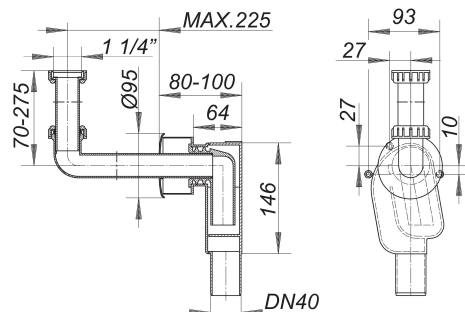

concealed trap type 300 KS, 1 1/4" x DN 40

Part number: 130235
GTIN: 4001636130235
Rebate group: 1

Description:

concealed trap type 300 KS, 1 1/4" x DN 40
conforming to DIN 19541

specification:

- space saving built-in trap body
- height adjustable inlet
- escutcheon
- removable trap insert

material:

trap in polypropylene
inlet white polypropylene, escutcheon white ABS

Spare parts:

140029 elbow types 321, 1 1/4" x DN 32

143020 trap insert for 300, 310