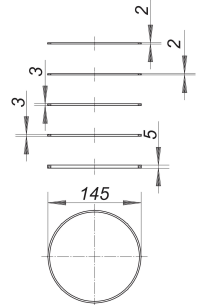

shim kit N d: 145 mm

Part number: 495631
GTIN: 4001636495631
Rebate group: 5

Description:

shim kit N d: 145 mm
for grates with d: 145 mm

specification

– 5 shims to combine (2 x 2 mm, 2 x 3 mm, 5 mm)

material