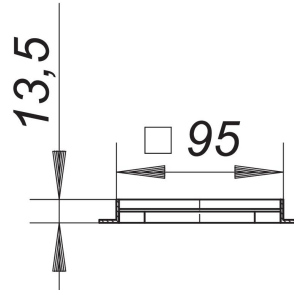

## frame CK 10, 100 x 100 mm

Part number: 495716  
GTIN: 4001636495716  
Rebate group: 5

### Description:

frame CK 10, 100 x 100 mm  
used with type CIRCO 50, CIRCO V.1 and CIRCO V.2

material:  
ABS, 100 x 100 mm, used with grates 90 x 90 mm