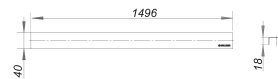

cover plate CeraLine Standard, 1500 mm

Part number: 524225
GTIN: 4001636524225
Rebate group: 8

Description:

cover plate CeraLine Standard, 1500 mm

Cover plate for all CeraLine channels, suitable for all tile, stone finishes 2 – 16 mm (incl. adhesive), 40 mm wide

material

304 stainless steel, load class K 3 (300 kg)