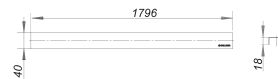

## cover plate CeraLine Standard, 1800 mm

---

Part number: 524256  
GTIN: 4001636524256  
Rebate group: 8

---

---

### Description:

cover plate CeraLine Standard, 1800 mm

Cover plate for all CeraLine channels, suitable for all tile, stone finishes 2 – 16 mm (incl. adhesive), 40 mm wide

material

304 stainless steel, load class K 3 (300 kg)