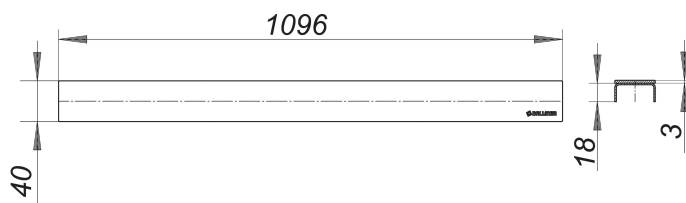

cover plate CeraLine red gold matt, 1100 mm

Part number: 527325
GTIN: 4001636527325
Rebate group: 8

Description:

cover plate CeraLine red gold matt, 1100 mm
Cover plate for all CeraLine channels, suitable for all tile, stone finishes 5 – 19 mm (incl. adhesive), 40 mm wide

material

304 stainless steel, 3 mm veneer, PVD coating in red gold matt, load class K 3 (300 kg)