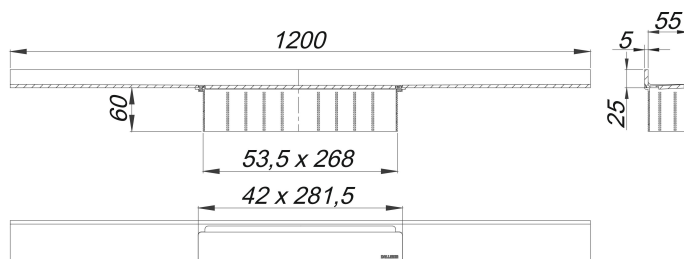

shower channel CeraWall Select black matt, 1200 mm

Part number: 535337
 GTIN: 4001636535337
 Rebate group: 11

Description:

shower channel CeraWall Select black matt, 1200 mm

for installation with drain body DallFlex, DallFlex Plan, DallFlex vertical and shower underlay DallFlex Wall, DallFlex Wall Plan. Drainage-strip with engineered precision fall, visibly installed at the junction of wall and floor. Suitable for floor finish of 10 – 24 mm and wall finish of 12 – 24 mm (including adhesive), length can be adjusted by one millimeter.

specification

- cover plate
- self-adhesive security tape S 3 with cut-resistant stainless steel mesh and sound insulation
- accessories for installation and positioning
- construction and sealing adhesive
- temporary blanking plate

Material

304 stainless steel, 5 mm solid, load class K 3 (300 kg), PVD coating in black matt

Ordering CeraWall Select:

Please order drain body DallFlex or shower underlay DallFlex Wall + shower channel CeraWall Select as two components.