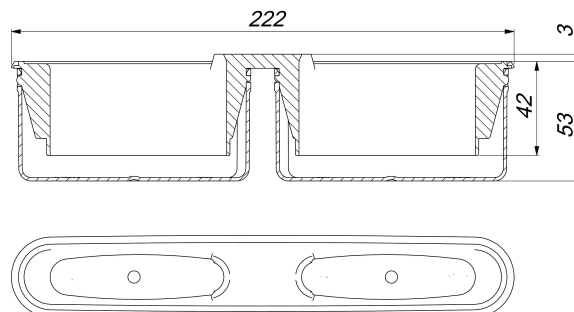

trap insert DallFlex Plan

Part number: 535511
 GTIN: 4001636535511
 Rebate group: 11

Description:

trap insert DallFlex Plan

Spare parts:

536501 drain body DallFlex Duo Plan, DN 40

539014 Drain body DallFlex Plan, DN 40