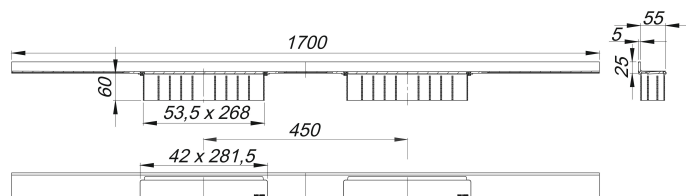

shower channel CeraWall Select Duo polished stainless steel, 1700 mm

Part number: 536143
 GTIN: 4001636536143
 Rebate group: 11

Description:

shower channel CeraWall Select Duo polished stainless steel, 1700 mm
 for installation with drain body DallFlex-Duo, DallFlex-Duo-Plan and DallFlex-Duo vertical.
 Drainage-strip with engineered precision fall, visibly installed at the junction of wall and floor. Suitable for floor and wall finish of 12-24 mm (including adhesive), length can be adjusted by one millimeter.

specification

- two cover plates
- self-adhesive security tape S-3 with cut-resistant stainless steel mesh and sound insulation
- accessories for installation and positioning
- construction and sealing adhesive
- temporary blanking plate with integrated level

material

304 stainless steel, mirror polished

Ordering CeraWall Select Duo:

Please order drain body DallFlex Duo + shower channel CeraWall Select Duo as two separate components.

Spare parts:

535528 cover plate CeraWall Select stainless s