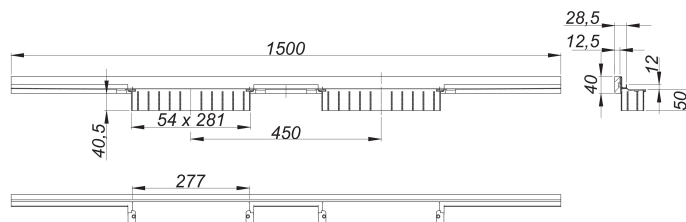

## shower channel CeraWall Individual N Duo, 1500 mm

Part number: 536334  
 GTIN: 4001636536334  
 Rebate group: 11

### Description:

shower channel CeraWall Individual N Duo, 1500 mm  
 for installation with drain body DallFlex Duo, DallFlex Duo Plan and DallFlex Duo vertical.  
 Concealed channel with integrated fall, for installation at the junction of wall and floor.  
 Suitable for natural stone floor and wall finish 24 to 32 mm (including adhesive), length can be adjusted by one millimeter.

#### specification

- self-adhesive security tape S 3 with cut-resistant stainless steel mesh and sound insulation
- accessories for installation and positioning
- scriber template
- temporary blanking plate