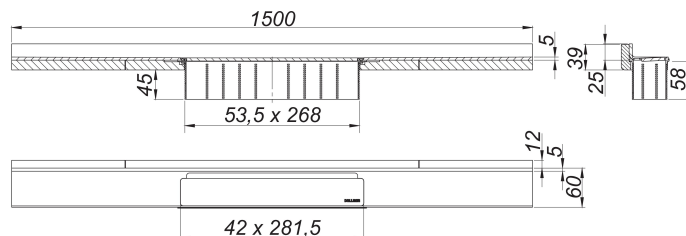

shower channel CeraWall Select N polished stainless steel, 1500 mm

Part number: 536648

GTIN: 4001636536648

Rebate group: 11

Description:

shower channel CeraWall Select N polished stainless steel, 1500 mm

for installation with drain body DallFlex, DallFlex Plan, DallFlex vertical and shower underlay DallFlex Wall, DallFlex Wall Plan.

Drainage-strip with engineered precision fall, visibly installed at the junction of wall and floor. Suitable for natural stone floor and wall finish 24 – 32 mm (including adhesive), length can be adjusted by one millimeter.

specification

- cover plate
- self-adhesive security tape S 3 with cut-resistant stainless steel mesh and sound insulation
- accessories for installation and positioning
- temporary blanking plate

material

304 stainless steel, 5 mm solid, mirror polished, load class K 3 (300 kg)

Ordering CeraWall Selec N:

Please order drain body DallFlex or shower underlay DallFlex Wall + shower channel CeraWall Select N as two components.