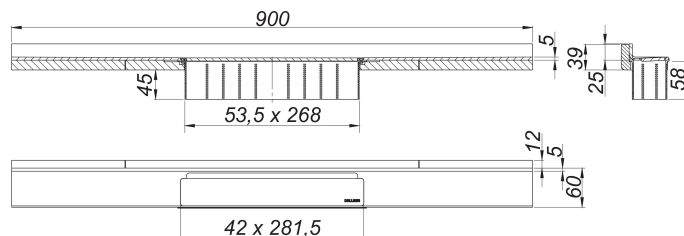

shower channel CeraWall Select N satin stainless steel, 900 mm

Part number: 536747
 GTIN: 4001636536747
 Rebate group: 11

Description:

shower channel CeraWall Select N satin stainless steel, 900 mm
 for installation with drain body DallFlex , DallFlex Plan and DallFlex vertical.
 Drainage-strip with engineered precision fall, visibly installed at the junction of wall and floor. Suitable for natural stone floor and wall finish 24 – 32 mm (including adhesive), length can be adjusted by one millimeter.

specification

- cover plate
- self-adhesive security tape S 3 with cut-resistant stainless steel mesh and sound insulation
- accessories for installation and positioning
- temporary blanking plate with integrated level

material

304 stainless steel, satin finished

Ordering CeraWall Select N Duo:

Please order drain body DallFlex Duo + shower channel Cerawall Select N Duo as two separate components.