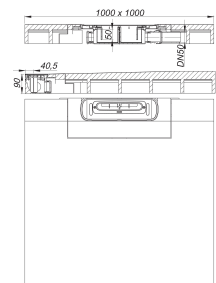

shower underlay DallFlex Wall, DN 50, 1 x 1 m

Part number: 540058
GTIN: 4001636540058
Rebate group: 11

Description:

shower underlay DallFlex Wall, DN 50, 1 x 1 m
with drain point positioned against the wall for installation with CeraWall and CeraFloor shower channels.
Outlet DN 50 horizontal, can be positioned on three sides without tools, with ball-joint, adjustable 0 – 15 degrees

specification

- DallFlex drain body system as per DIN EN 1253
- flexible sealing collar for secure bonding of under-tile waterproofing
- removable trap insert, 50 mm water seal (conforming to DIN EN 1253)
- temporary blanking plate
- suitable for wheelchairs if tile size > 5 x 5 cm