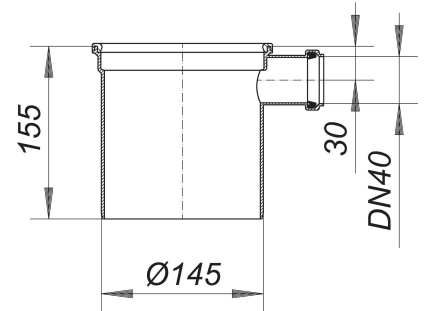

extension S 15, side inlet DN 40

Part number: 591012
GTIN: 4001636591012
Rebate group: 3

Description:

extension S 15, side inlet DN 40
for all gratings S 15
length 155 mm, cut to suit on site,
push fit seal

material
polypropylene
with side inlet DN 40