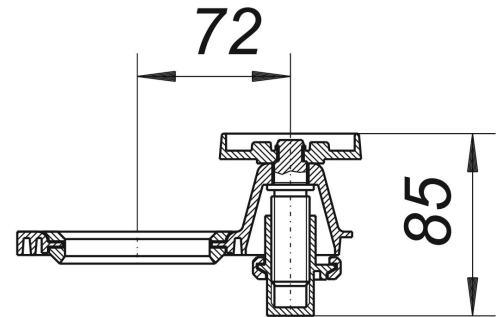

Ballstau handwheel and seal

Part number: 724823
GTIN: 4001636724823
Rebate group: 3

Description:

Ballstau handwheel and seal
spare part for Ballstau 110

Spare parts:

724809 Ballstau rising ball assembly