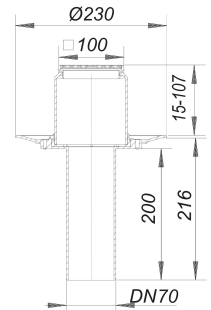

balcony drain type 84 E, DN 70, 100 x 100 mm

Part number: 831118
 GTIN: 4001636831118
 Rebate group: 3

Description:

balcony drain type 84 E, DN 70, 100 x 100 mm
 conforming to DIN EN 1253

specification:

- vertical outlet
- temporary blanking plate
- spigot extendable with DN 100 plastic pipe

frame ABS, 100 x 100 mm
 grate 304 stainless steel, load class K 3 (300 kg)

material:
 polypropylene, UV-stabilized

Flow rates tested to DIN EN 1253:

Nominal diameter	Product standard	Min. flow rate according to norm	Water level according to norm
DN 70	DIN EN 1253	1.70 l/s	35.00 mm

Spare parts:

501011 grate E 90, 90 x 90 mm

831040 balcony drain body type 84, DN 70

510006 grating E 10, 100 x 100 mm