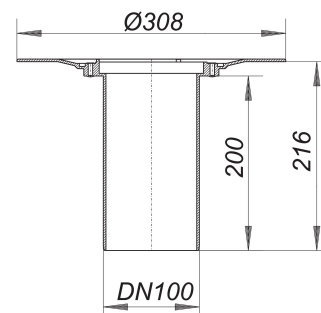

balcony drain body type 84 FPO-PP, DN 100

Part number: 837165
 GTIN: 4001636837165
 Rebate group: 3

Description:

balcony drain body type 84 FPO-PP, DN 100
 with extra wide flange for welding FPO-PP membranes directly

specification:

- vertical outlet
- temporary blanking plate

material:

polypropylene, UV-stabilized

Flow rates tested to DIN EN 1253:

Nominal diameter	Product standard	Min. flow rate according to norm	Water level according to norm
DN 100	DIN EN 1253	4.50 l/s	35.00 mm